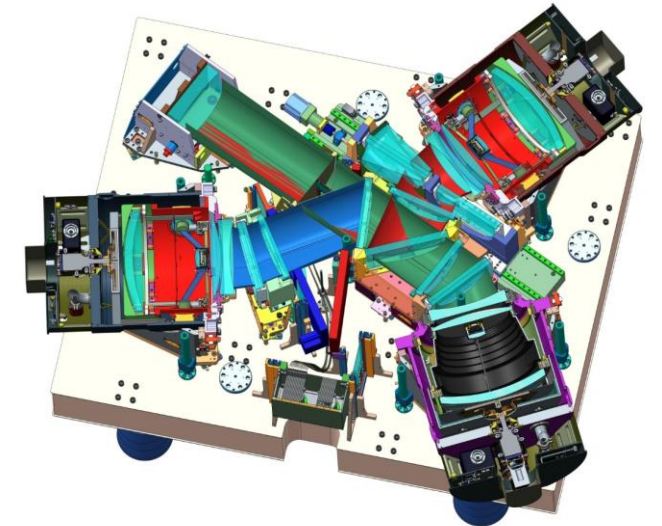

MUSE POSITIVE IMPACT ON CREDIBILITY FOR MULTISPECTROGRAPH INSTRUMENTS : PFS SUMIRE