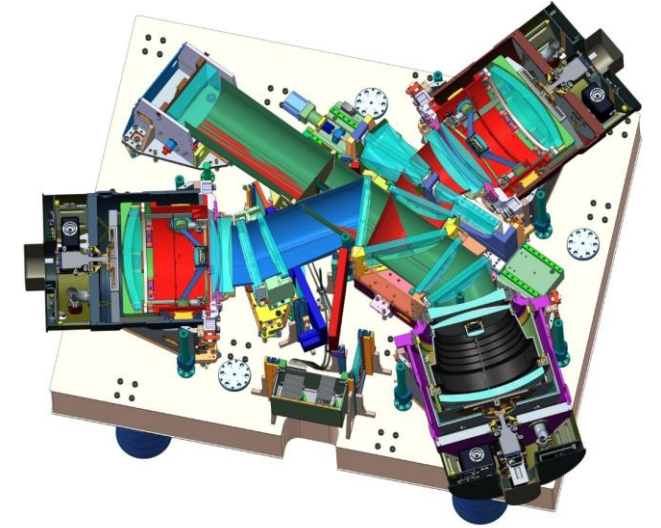

MUSE POSITIVE IMPACT ON CREDIBILITY FOR MULTISPECTROGRAPH INSTRUMENTS : PFS SUMIRE