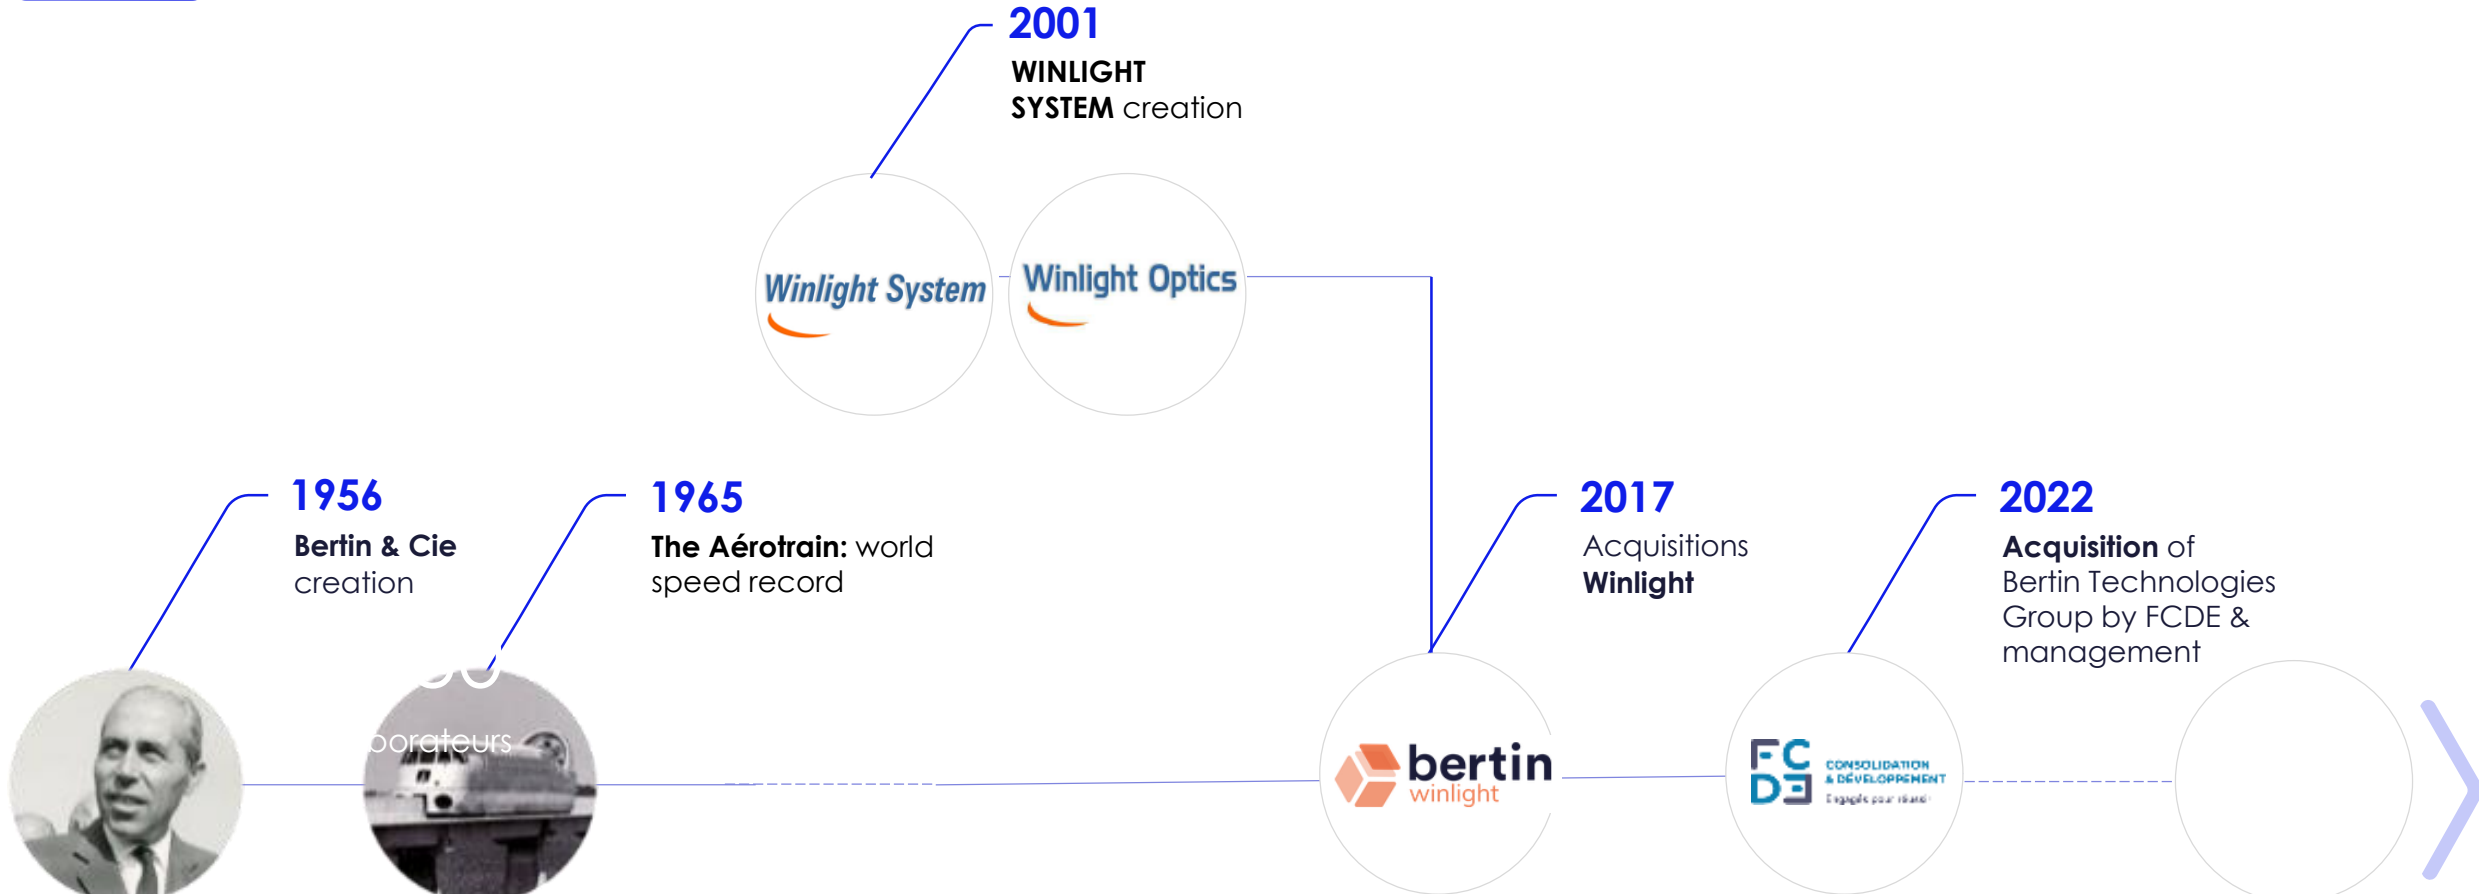

60  
years

FEET ON THE GROUND

EYES ON THE SKY

**BERTIN WINLIGHT**  
**20 YEARS OF OPTICS FOR ESO**

# 65 YEARS OF INNOVATION & INDUSTRIAL ADVENTURE