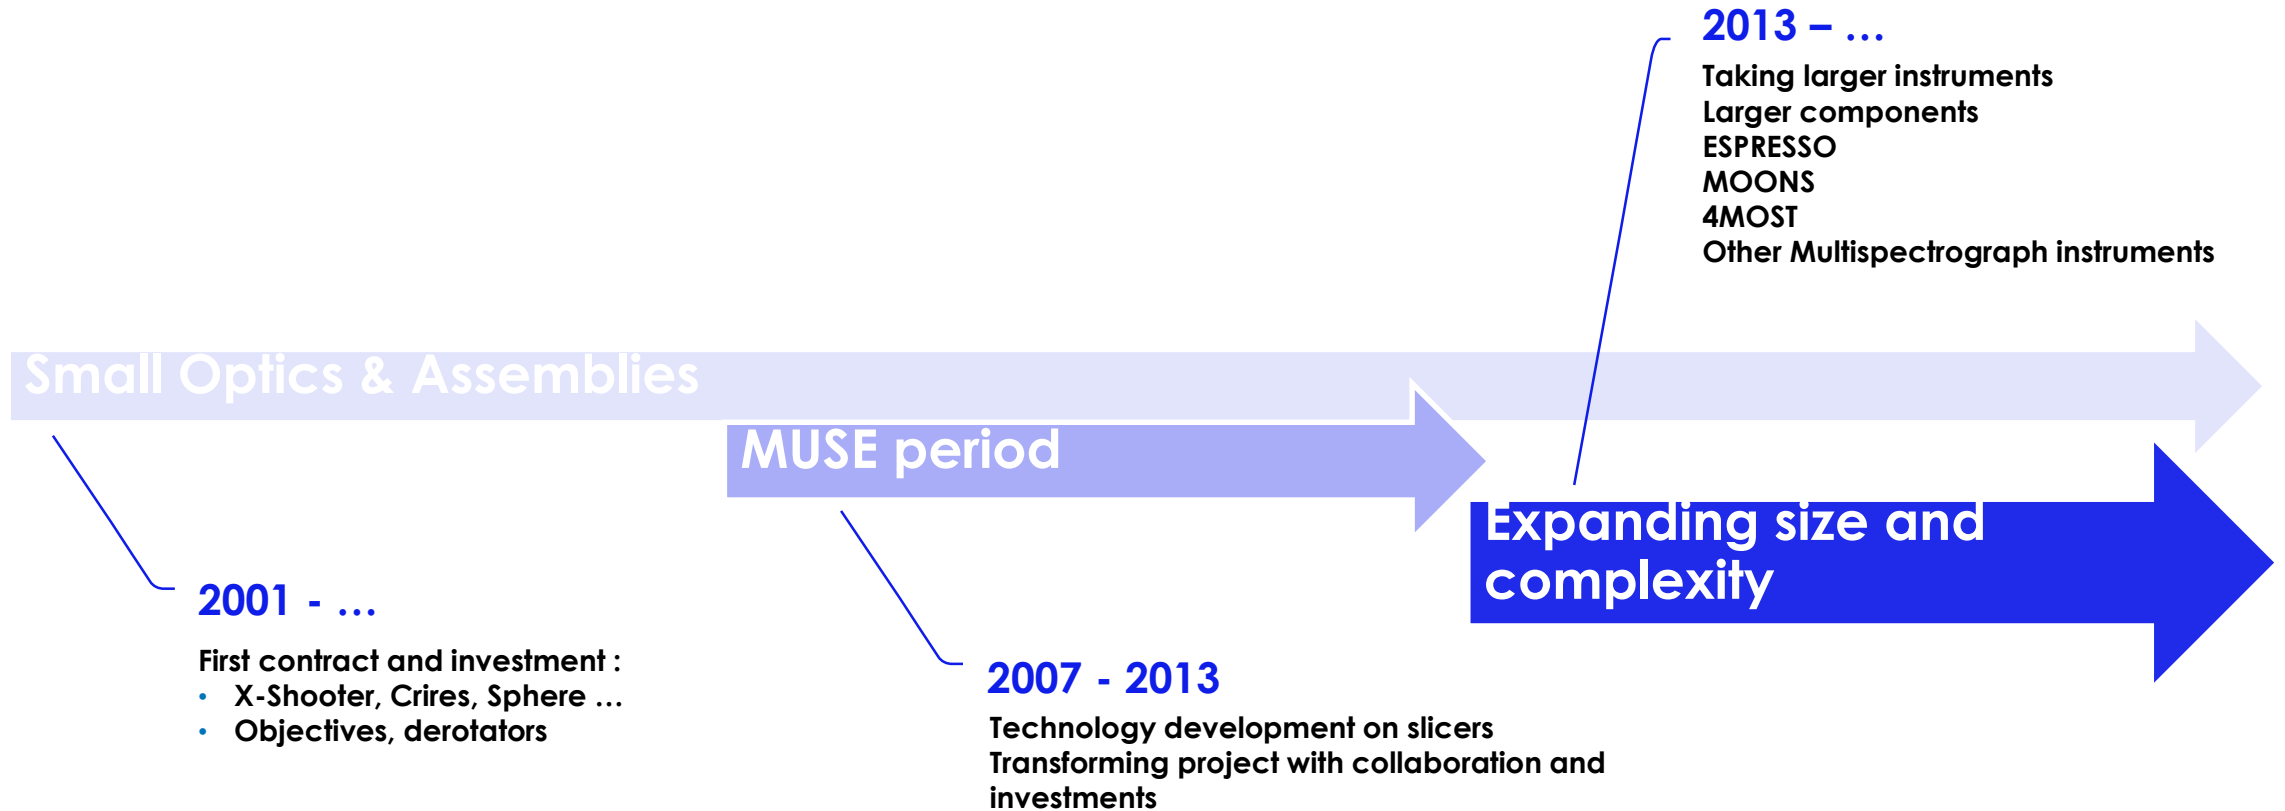

ESO PROJECTS HISTORY @ BERTIN WINLIGHT